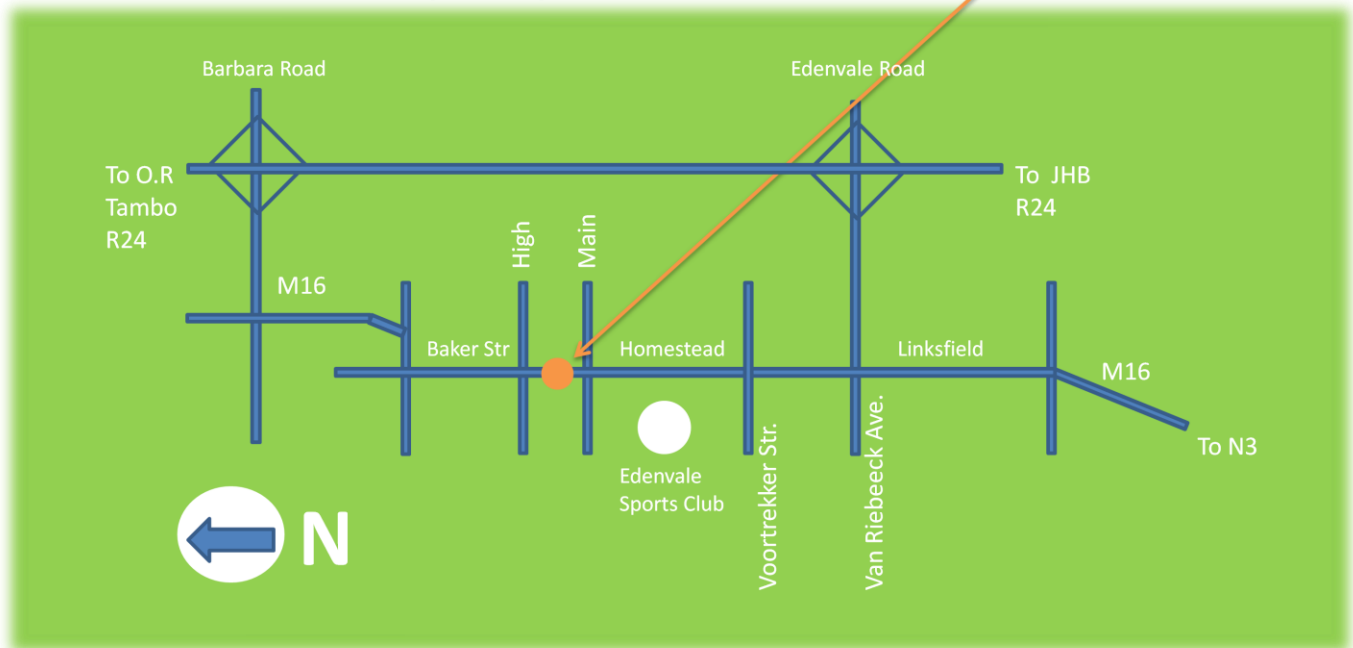

#### **From O.R. Tambo International Airport:**

Take the R24 to Johannesburg. Take the second offramp (Edenvale Road) and turn right over the motorway. Travel with Edenvale to the 3rd set of traffic lights, turn right into 2nd Street. KFC outlet on your right). Pass through 3 more sets of traffic lights. You are now in Homestead Road. We are the fourth property on the left. Luiza and Milan will welcome you.

#### **Take the R24 to Johannesburg:**

Take the first offramp (Barbara Road) and turn right over the motorway. Travel with Barbara Road and turn left at the 3rd set of traffic lights (M16). Carry on past 6 sets of traffic lights and you are now in Homestead Road. Look out for No 6 on your right. Luiza and Milan will welcome you.

#### **From Pretoria or Johannesburg (N3 North and N3 South)**

Take the Linksfild Road Offramp. Turn Left Towards Edenvale (M16). Linksfild Road becomes 2nd Street and eventually becomes Homestead Road. Look out for Number 6 on the left. Luiza and Milan will welcome you.