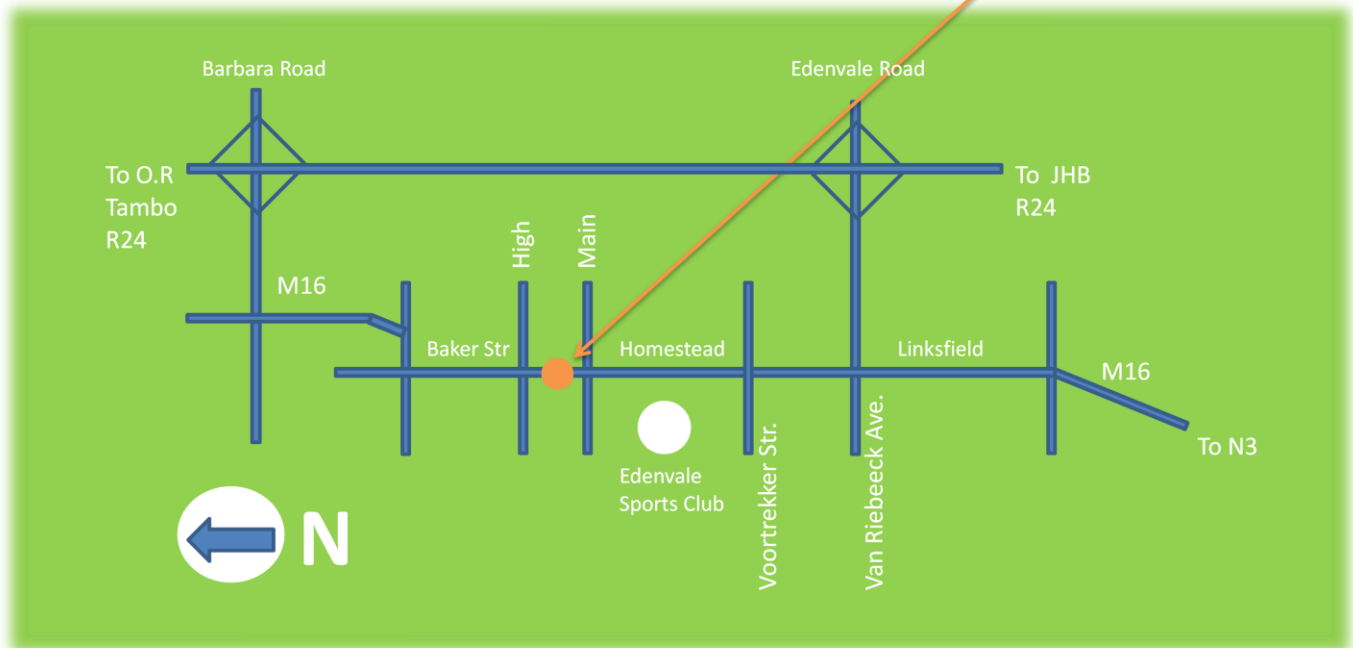

From O.R. Tambo International Airport:

Take the R24 to Johannesburg. Take the second offramp (Edenvale Road) and turn right over the motorway. Travel with Edenvale to the 3rd set of traffic lights, turn right into 2nd Street. KFC outlet on your right). Pass through 3 more sets of traffic lights. You are now in Homestead Road. We are the fourth property on the left. Luiza and Milan will welcome you.

Take the R24 to Johannesburg:

Take the first offramp (Barbara Road) and turn right over the motorway. Travel with Barbara Road and turn left at the 3rd set of traffic lights (M16). Carry on past 6 sets of traffic lights and you are now in Homestead Road. Look out for No 6 on your right. Luiza and Milan will welcome you.

From Pretoria or Johannesburg (N3 North and N3 South)

Take the Linksfield Road Offramp. Turn Left Towards Edenvale (M16). Linksfield Road becomes 2nd Street and eventually becomes Homestead Road. Look out for Number 6 on the left. Luiza and Milan will welcome you.